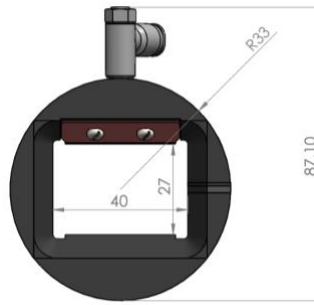

WIC INDUSTRIAL ACCESSORIES

Datasheet

Release date: 17th of March 2021

Revision number: 210317

Standard mounting kit (in the package with WIC Industrial)

360° rotation and 360° tilt kit

Pneumatic shutter

Wind curtain 2"