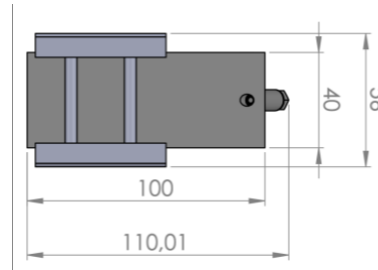

Wind curtain 2"

Air nozzle

Heating plate

Water cooling module