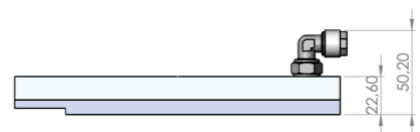

Water cooling module