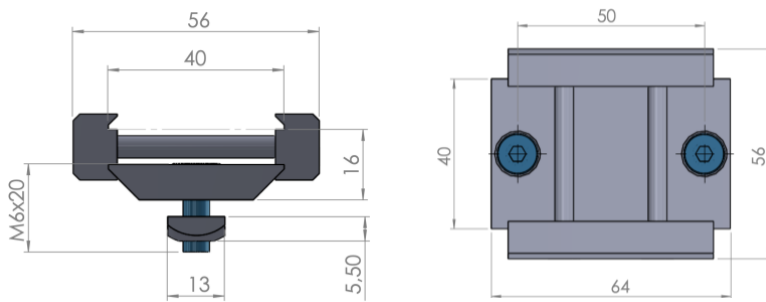

WIC INDUSTRIAL ACCESSORIES

Datasheet

Release date: 17th of March 2021

Revision number: 210317

Standard mounting kit (in the package with WIC Industrial)

360° rotation and 360° tilt kit

Pneumatic shutter

Wind curtain 2"