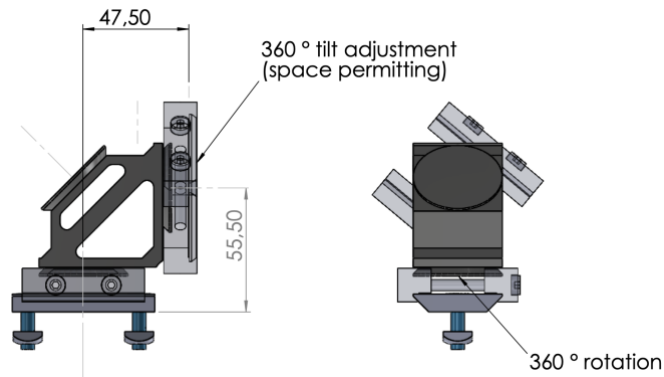

WIC INDUSTRIAL ACCESSORIES

Datasheet

Release date: 17th of March 2021

Revision number: 210317

Standard mounting kit (in the package with WIC Industrial)

360° rotation and 360° tilt kit

Pneumatic shutter

Wind curtain 2"