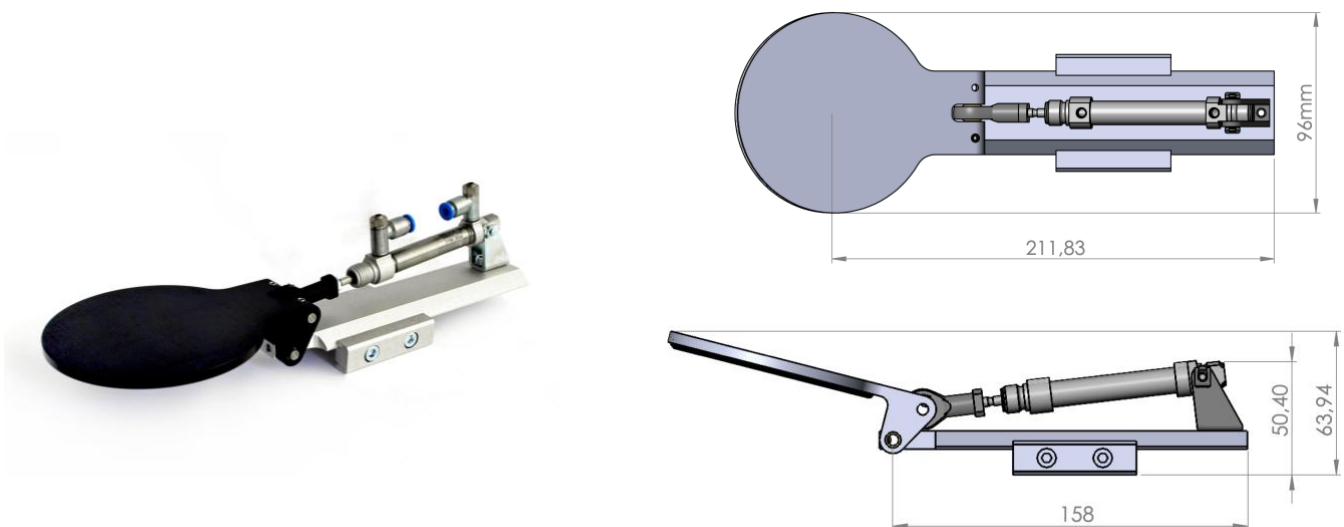

WIC INDUSTRIAL ACCESSORIES

Datasheet

Release date: 17th of March 2021

Revision number: 210317

Standard mounting kit (in the package with WIC Industrial)

360° rotation and 360° tilt kit

Pneumatic shutter

Wind curtain 2"