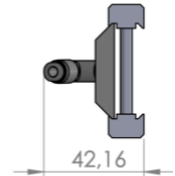

Wind curtain 2"

Air nozzle

Heating plate

Water cooling module