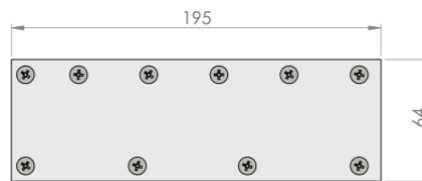

Heating plate